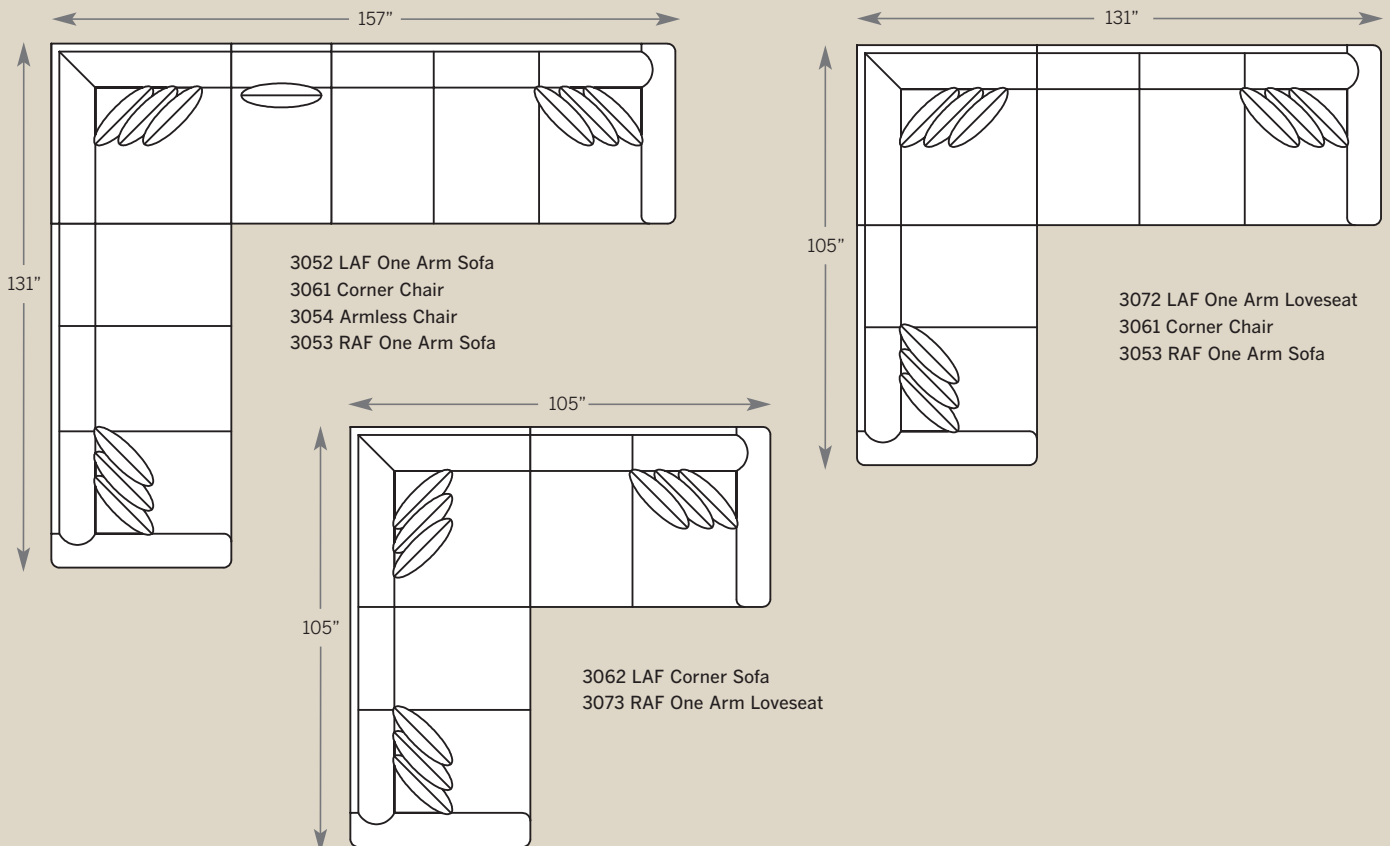

Note: All Leather Styles (-L)
 Back Pillows are Velcro Semi-attached

POPULAR SECTIONAL CONFIGURATIONS

JULIANNA COLLECTION

3000 Sofa

Overall: H 37 W 94 D 45
Seating: H 17 W 77 D 24
Seat Height: 20 Arm Height: 28
Pillows: 4 P23, 1 P2617

3075 Studio Sofa

Overall: H 37 W 86 D 45
Seating: H 17 W 69 D 24
Seat Height: 20 Arm Height: 28
Pillows: 2 P23, 1 P2617

3001 Chair

Overall: H 37 W 41 D 45
Seating: H 17 W 25 D 24
Seat Height: 20 Arm Height: 28
Pillows: 1 P2617

3008 Ottoman

Overall: H 18 W 31 D 22

3020 Loveseat

Overall: H 37 W 68 D 45
Seating: H 17 W 51 D 24
Seat Height: 20 Arm Height: 28
Pillows: 2 P23, 1 P2617

3062 LAF Corner Sofa

3063 RAF Corner Sofa
Overall: H 37 W 105 D 45
Seating: H 17 W 76 D 24
Seat Height: 20 Arm Height: 28
Pillows: 6 P23

3082 LAF One Arm Chaise

3083 RAF One Arm Chaise
Overall: H 37 W 39 D 72
Seating: H 17 W 31 D 51
Seat Height: 20 Arm Height: 28
Pillows: 2 P23

Drawings are 1/4" scale